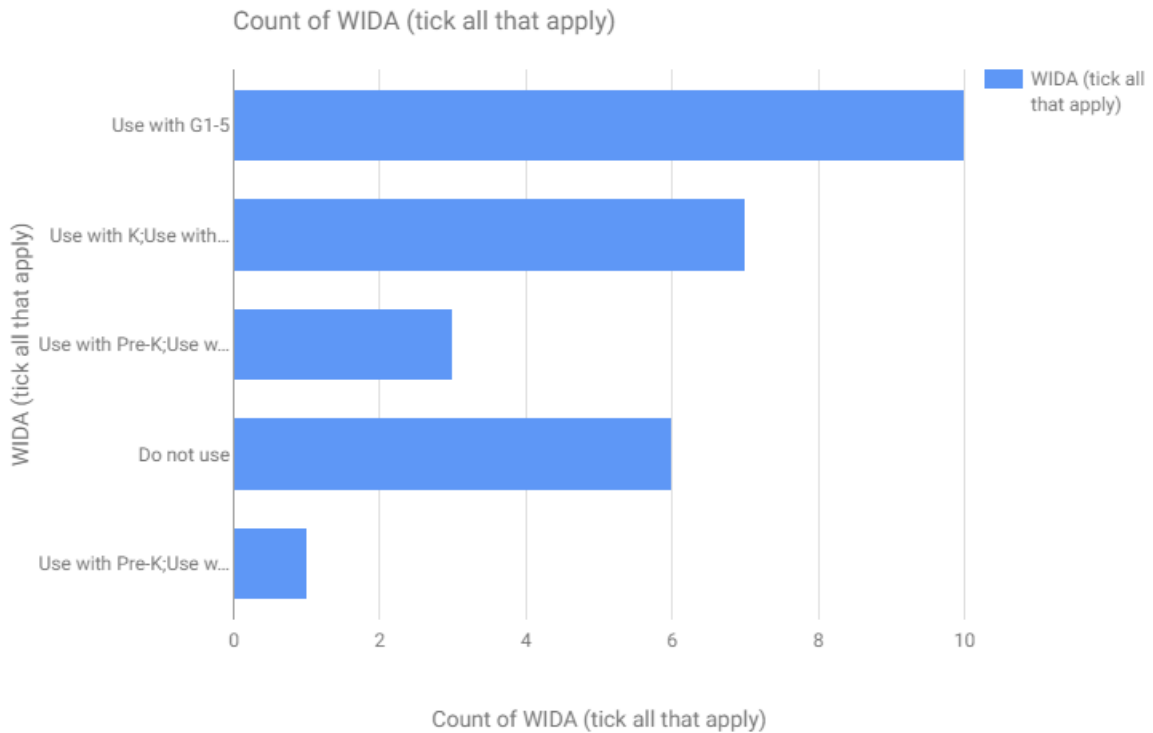

Principals' Training Center

PTCnet Survey Summary

TOPIC:	Language Proficiency Assessments	
QUERY:	Thank you to those who responding to this survey about language proficiency assessments in International Schools. The results are most interesting.	
QUERY SUBMITTED AND COLLATED BY:	Sam Cook	
TOTAL NUMBER OF RESPONSES:	27	
Date conducted	10-17-16	

Responses:

See below.

Principals' Training Center

PTCnet Survey Summary

Count of LAS Links (tick all that apply)

Count of WIDA (tick all that apply)

Principals' Training Center

PTCnet Survey Summary