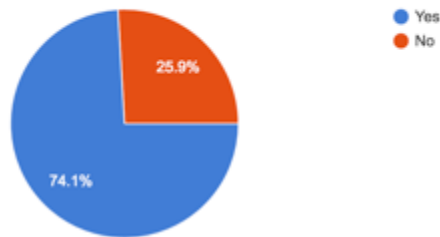

Principals' Training Center

PTCnet Survey Summary

TOPIC:	Attendance Requirements for Diploma Programme
QUERY:	Thank you to those who responding to this survey about attendance requirements for IB Diploma students in High Schools. The results are most interesting.
QUERY SUBMITTED AND COLLATED BY:	Nicole Schmidt
TOTAL NUMBER OF RESPONSES:	27
Date conducted	9-25-16

Responses:

See below.

Do you have a % of attendance required for graduation over 2 years of the Diploma?
(27 responses)